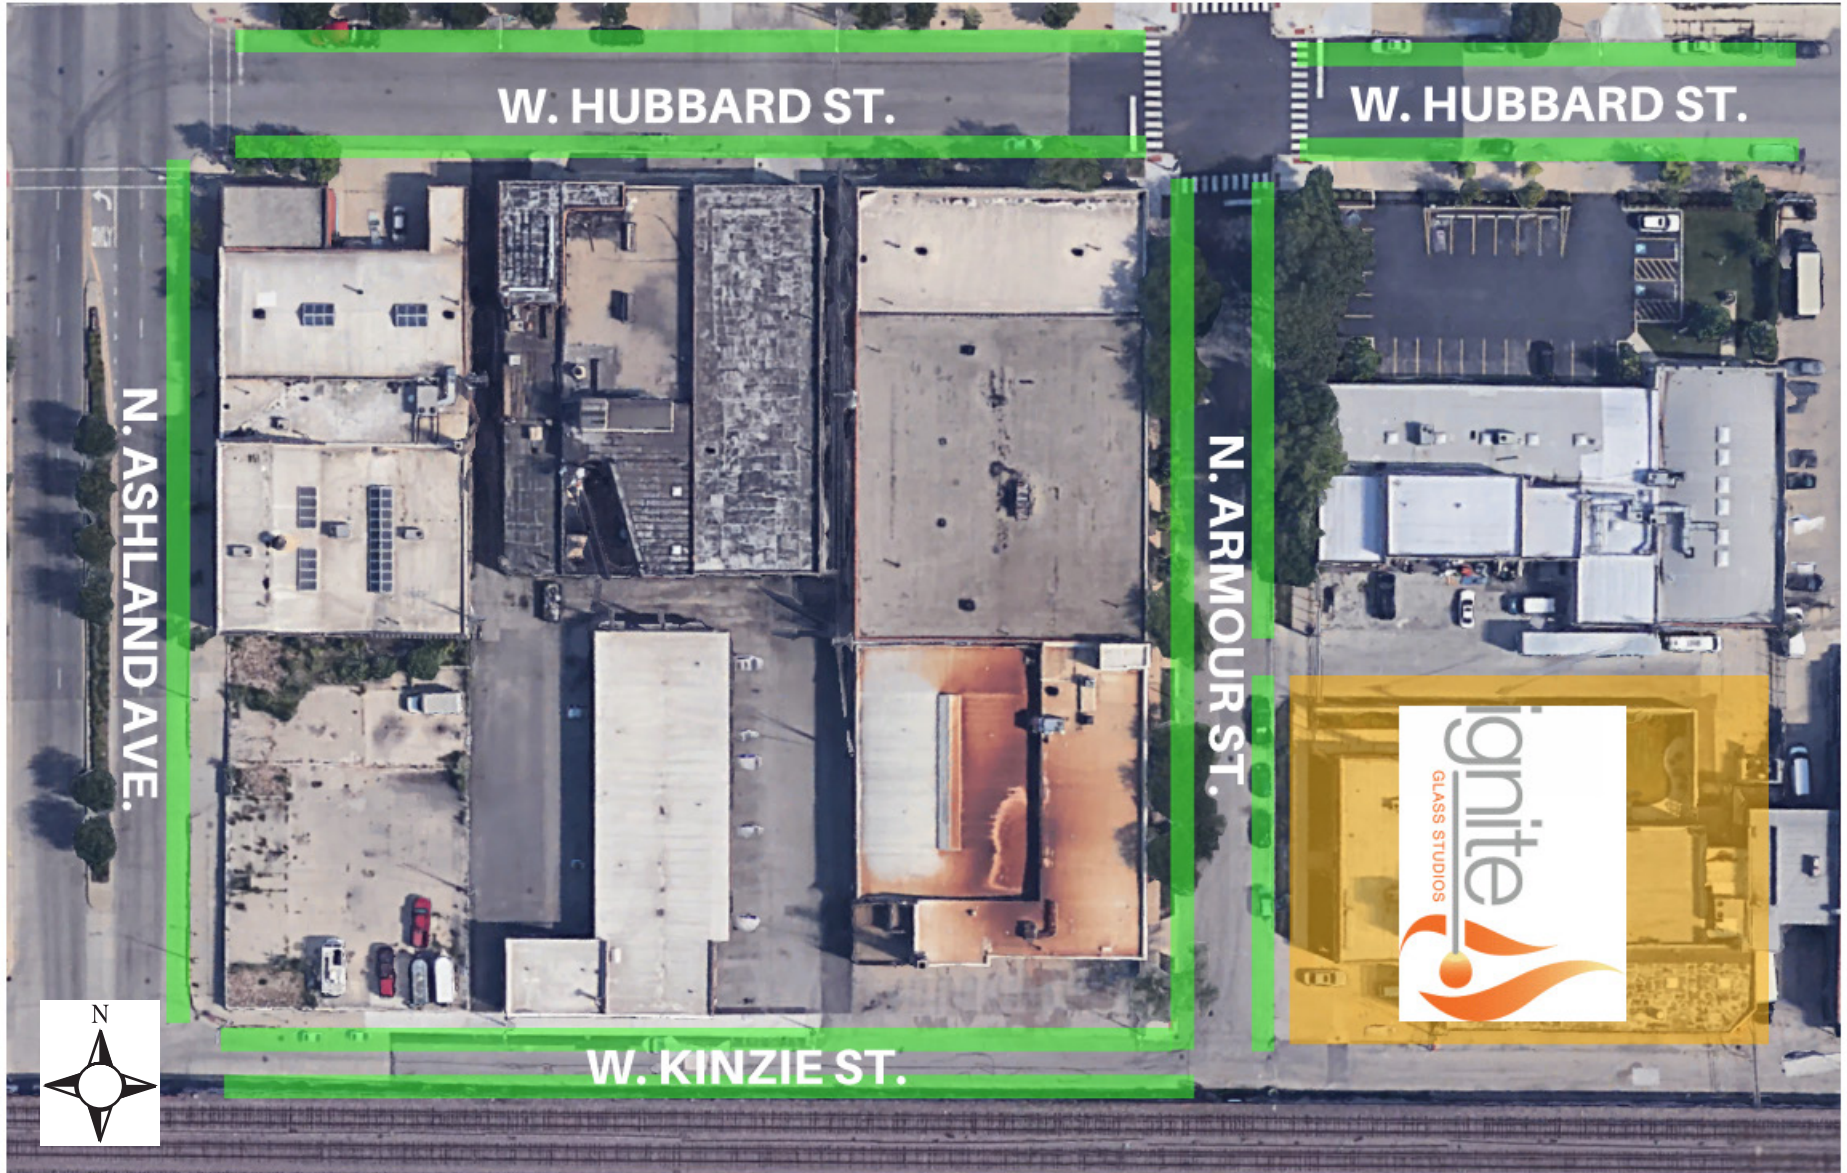

IGNITE GLASS STUDIO [PARKING]

Street Parking (Non-metered and non-permitted)

IGNITE GLASS STUDIO [PUBLIC TRANSIT]

CTA Ashland **Green** & **Pink** Lines
Grand **Blue** Line
Bus Route 65 (Grand Ave)

METRA Ogilvie Transportation Center (1.9 mi)
Union Station (2.2 mi)